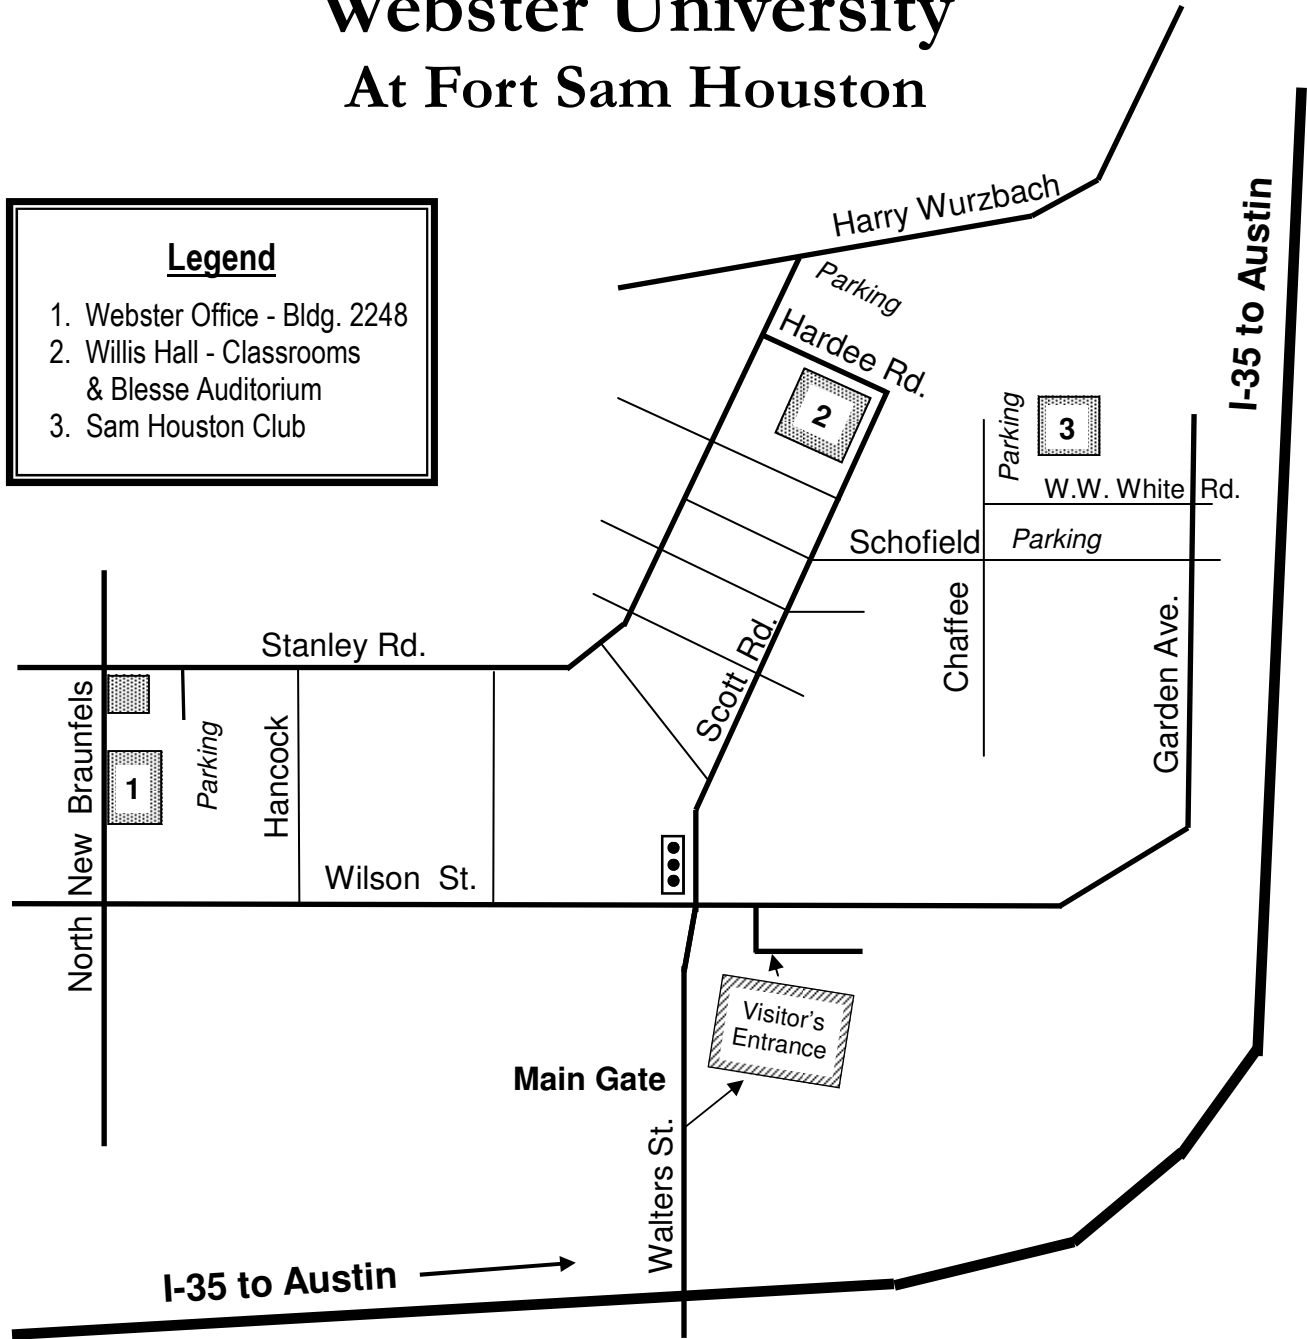

Webster University At Fort Sam Houston

Legend

1. Webster Office - Bldg. 2248
2. Willis Hall - Classrooms & Blesse Auditorium
3. Sam Houston Club

Directions

- **To Base** - From Downtown San Antonio take I-35 North towards Austin. Take the Walters Street exit and turn left onto Walters. Visitor's should use the right lane. You will drive through the Visitor's Entrance and exit onto Wilson St.
- **To Webster Office** and computer lab. From the Visitor's Entrance, go straight through the traffic light on Wilson; take a right on Hancock. The Parking Lot is on your left.
- **To Willis Hall** - From the Visitor's Entrance, take a right at the traffic light onto