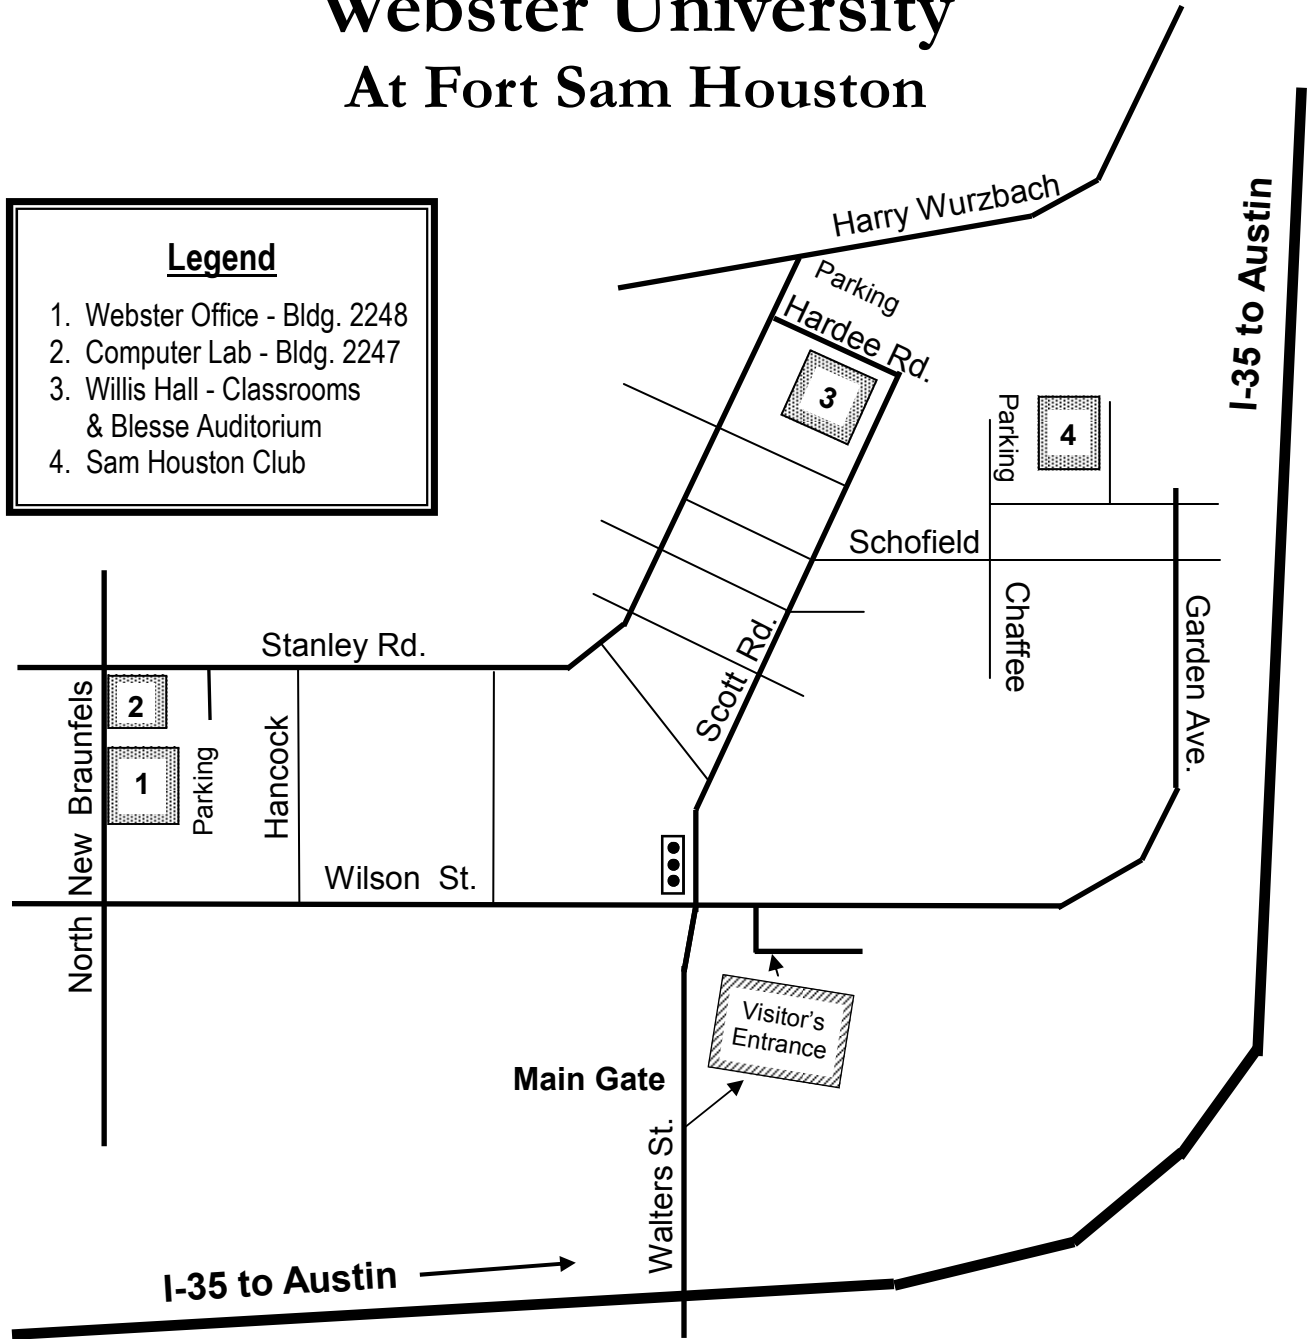

Webster University At Fort Sam Houston

Legend

1. Webster Office - Bldg. 2248
2. Computer Lab - Bldg. 2247
3. Willis Hall - Classrooms & Blesse Auditorium
4. Sam Houston Club

Directions

- **To Base** - From Downtown San Antonio take I-35 North towards Austin. Take the Walters Street exit and turn left onto Walters. Visitor's should use the right lane. You will drive through the Visitor's Entrance and exit onto Wilson St.
- **To the office** and computer lab. From the Visitor's Entrance, go through the traffic light on Wilson; take a right on New Braunfels. Parking is behind the office.
- **To Willis Hall** - From the Visitor's Entrance, take a right at the traffic light onto Scott Rd. Take a left on Hardee Rd. Parking is on the right.