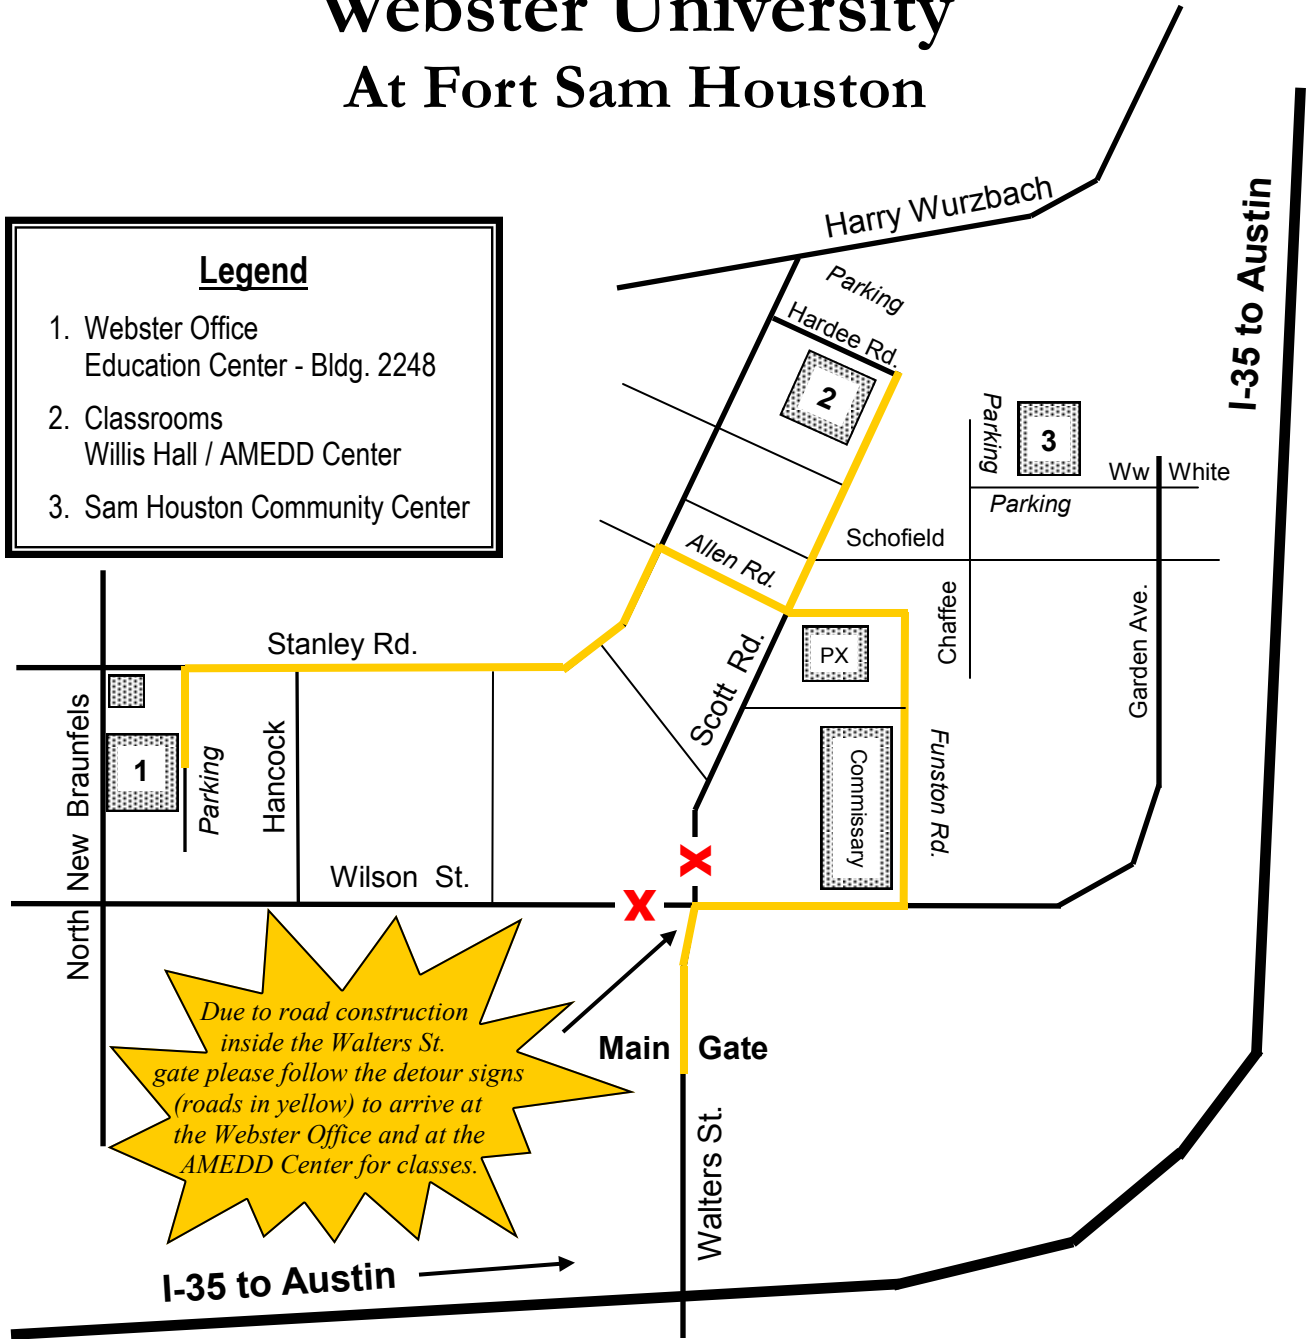

# Webster University At Fort Sam Houston

**Legend**

1. Webster Office  
Education Center - Bldg. 2248
2. Classrooms  
Willis Hall / AMEDD Center
3. Sam Houston Community Center

**Directions**

- **To Fort Sam** - From Downtown San Antonio take I-35 North towards Austin. Take the Walters Street exit and turn left onto Walters. This will take you to the main entrance to Fort Sam Houston.
- **To the office** - After entering the post go to the traffic light; turn left onto Wilson; take a right on Hancock - parking is on the left. Enter the building from the back.
- **To Willis Hall** - After entering the post go straight through the traffic light. Walters St. becomes Scott Rd. Continue to the end; take a left on Hardee Rd. Parking is on the right Willis Hall is on the left.