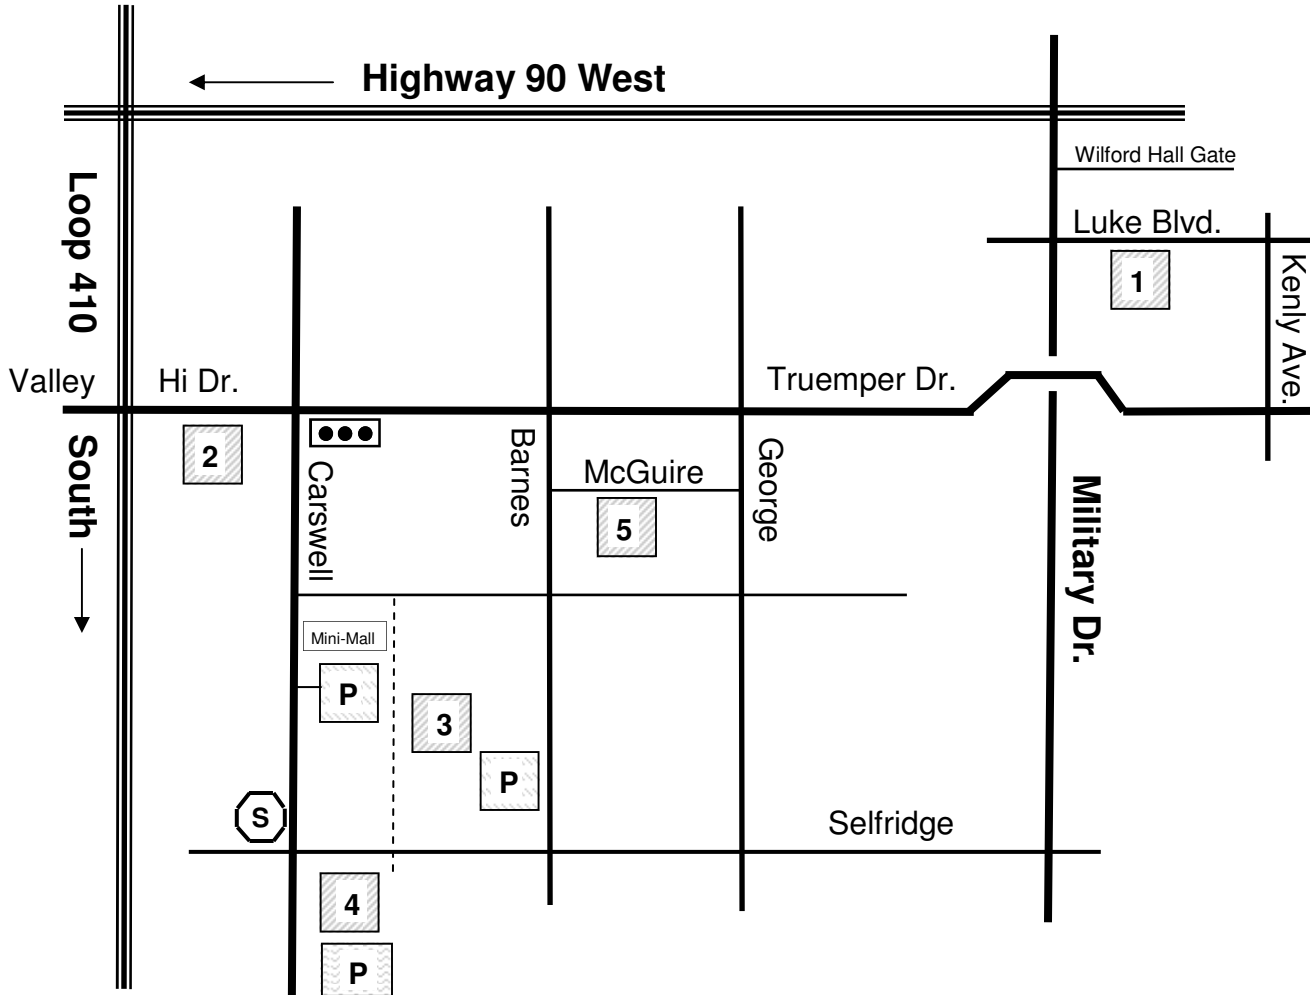

Webster University At Lackland AFB

Directions To Classrooms

- Enter the base through the Airman's Gate on Valley Hi Dr. off of Loop 410.
- Turn right at the traffic light onto Carswell.
- There is a stop sign at the corner of Selfridge and Carswell.
- The classrooms are on the third floor of Bldg. 7065 which will be on your left as you cross Selfridge - across from the Inter-American Air Forces Academy.
- Parking is on the south side of the building

Note: Students may also enter Lackland AFB through the Luke Blvd. gate (the second gate on the left) off of Military Drive south of I-90.

Legend

1. Luke Gate Visitor's Center
 2. Valley Hi Gate Visitor's Center
 3. Bldg. 5725 - Webster Office
 4. Bldg. 7065 - Selfridge Admin. Center - Classrooms & Lab
 5. Bldg. 5301 - Computer Lab
- P. Parking

Note: Both the Luke and the Valley Hi gates are open 24 hours.