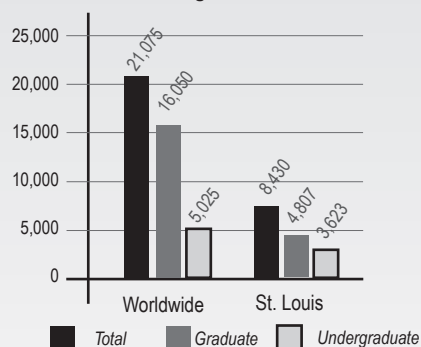

The main campus is located in Webster Groves, a historic, picturesque suburb of St. Louis, Missouri. Founded in 1915 as a small private college, Webster has grown into an international network of more than 100 campuses across the United States, Europe and Asia.

Currently, the University enrolls approximately 21,000 students worldwide who range in age from traditional college-age students to adult learners, and represent over 150 nationalities.

Webster University is dedicated to academic excellence, innovation in higher education, meeting the needs of students in an ever-changing world and incorporating an international perspective throughout the curriculum.

Students (Fall 2007)

- SAT combined-1120; ACT composite-24
- 96% of recent graduates are either employed or continuing their education
- Students from 48 states and 129 countries worldwide
- Students attending Webster's European campuses come from 103 different countries
- Students attending Webster's Asian campuses come from 32 different countries
- Award-winning NCAA Division III athletics
  - **Women's:** basketball, cross country, soccer, softball, tennis, volleyball
  - **Men's:** baseball, basketball, golf, soccer, tennis

Student Demographics - Fall 2007

Graduate and Undergraduate Numbers