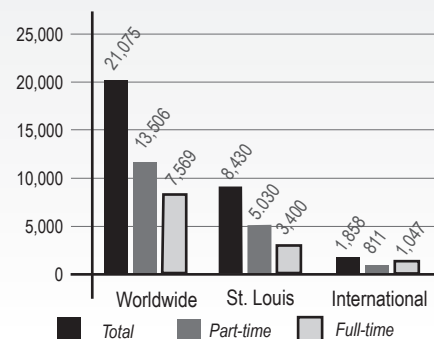

Full Time / Part Time Numbers

Faculty / Staff

- 1:11 Faculty - Student ratio
- **Full Time** - 462 staff, 171 faculty in St. Louis; 229 staff at U.S. extended campuses
- **Part Time** - 56 staff, 1052 adjunct faculty in St. Louis; 76 staff at U.S. extended campuses; 1,736 adjunct faculty at extended campuses

Institutional

- Average class size: 10
- 108 campuses worldwide
- 130,000 alumni worldwide
- $68.5M endowment
- $178.3M annual budget
- Library: 300,000+ books, more than 23,000 print and online journals

Tuition and Financial Aid

Main campus 2007-08 ..... UG: $495 per credit hour
Grad: $520 per credit hour
MAT: $435 per credit hour
Online tuition: $575 per credit hour

Full Time UG tuition per year.....$19,330
97% of 2007 freshmen receive financial aid
Number of students awarded aid.....12,528