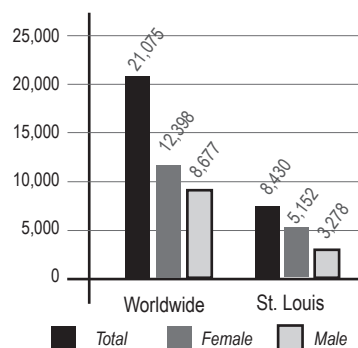

Female / Male Numbers

History

1915 - Founded by the Sisters of Loretto, the college was the first Catholic women's college west of the Mississippi River

1962 - became coeducational

1966 - offered limited courses in Kansas City, MO

1967 - Sisters of Loretto voted to transfer leadership to a lay board of directors

1972 - Kansas City, MO became first fully operational extended campus

1974 - opened first military campus in Ft. Sheridan, IL

1978 - opened first European campus in Geneva

1983 - became a University

1988 - initiated doctoral degree in management

1996 - opened first Asian campus in Shanghai

1999 - offered first complete MBA program online

2001 - acquired St. Louis Symphony Community Music School

2003 - Emerson Library opened on main campus

2006 - downtown St. Louis campus relocated to the historic Old Post Office

2007 - Ambassador and Mrs. George H. Walker, III donated the largest gift in school's history

Technology Resources

Resources include:

- Electronic portal providing access to course and group tools, calendars, announcements and lifetime email access for faculty, staff, students and alumni
- Internet connectivity and video-over-IP in student residences
- Drop-in computer labs and lounges
- Help desk
- Wireless Internet access in select hotspots
- 24-Hour Cyber Cafe
- Workshops covering a wide variety of technology topics

Distinguishing Characteristics

- Student-centered curriculum, 125 majors
- Leader in international, adult and graduate military education
- Extensive Study Abroad opportunities
- Acclaimed film series and lecture series
- Regional leader in professional fine arts and film production programs
- St. Louis cultural institutions housed on Webster's main campus:
  - The Repertory Theatre of St. Louis
  - Opera Theatre of Saint Louis (OTSL)
  - Community Music School of Webster University
- PASSPORTS, Webster University's virtual library, provides over 100 online databases and library services for student and faculty research worldwide.
- Webster Works Worldwide, the university's annual community service day, has provided more than 70,000 hours of service in communities worldwide.
- Global MA in International Relations and Global MBA (Fall '08) offered at select international campuses