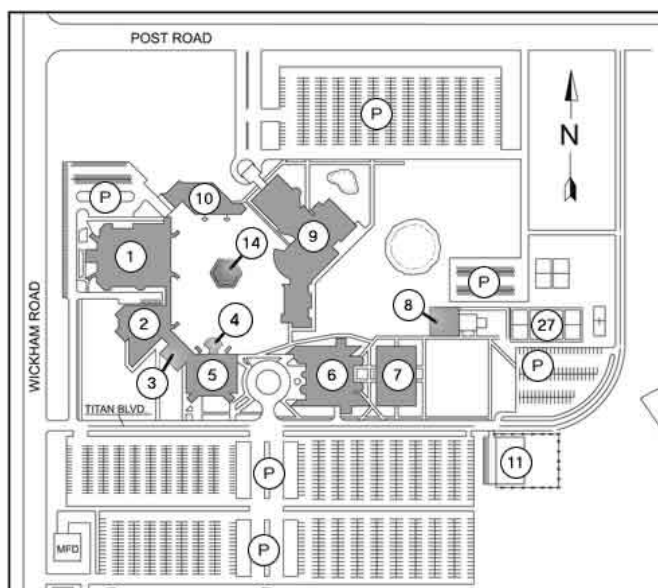

Directions: King Center for the Performing Arts, 3865 N. Wickham Rd., Melbourne, FL 32935

The Melbourne Campus of Brevard Community College is in the northwest corner of Wickham Park, or where the star is on the map below. The King Center is near the corner of North Wickham and Post Roads, with the entrance to the parking lot off of Post Road.

From US 1: Take US 1 to Post Road. Turn west onto Post Road for just under 1.5 miles. The King Center will be on your left. Turn left into the parking lot. (If you have crossed Wickham Road, you've gone too far.)

From I-95: Take Exit 191 for CR 509/ Wickham Road and head east (towards Patrick AFB) for about seven miles. (At some point, the road will curve southward.) As you approach Brevard Community College, you should see the King Center marquee. A plaza with a Wendy's will be on your right-hand side and a Sonic Drive-In will be on your left. Get into the left turning lane and turn left onto Post Road. Turn right into the first driveway to enter the parking lot.

The map at left shows the Melbourne Campus of Brevard Community College. The King Center is labeled as Building 9. For Commencement, graduates and guests should park in the lot near Post Road. Those with limited mobility should be dropped off in the circle in the front of the King Center; parking spots near the King Center are designated for disabled parking.