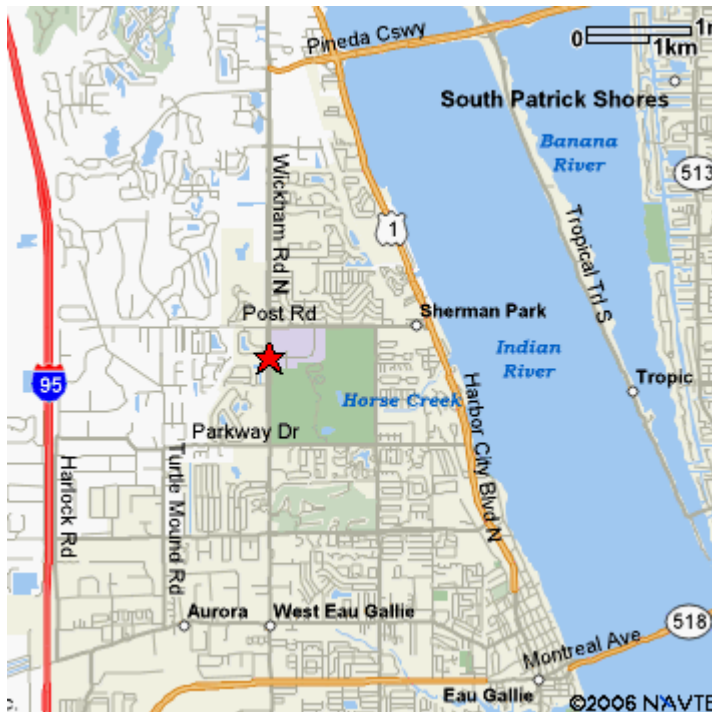

Directions: King Center for the Performing Arts, 3865 N. Wickham Rd., Melbourne, FL 32935

The Melbourne Campus of Brevard Community College is in the northwest corner of Wickham Park, or where the star is on the map below. The King Center is near the corner of North Wickham and Post Roads, with the entrance to the parking lot off of Post Road.

From US 1: Take US 1 to Post Road. Turn west onto Post Road for just under 1.5 miles. The King Center will be on your left. Turn left into the parking lot. (If you have crossed Wickham Road, you've gone too far.)

From I-95: Take Exit 191 for CR 509/ Wickham Road and head east (towards Patrick AFB) for about seven miles. (At some point, the road will curve southward.) As you approach Brevard Community College, you should see the King Center marquee. A plaza with a Wendy's will be on your right-hand side and a Sonic Drive-In will be on your left. Get into the left turning lane and turn left onto Post Road. Turn right into the first driveway to enter the parking lot.

The map at left shows the Melbourne Campus of Brevard Community College. The King Center is labeled as Building 9. For Commencement, graduates and guests should park in the lot near Post Road. Those with limited mobility should be dropped off in the circle in the front of the King Center; parking spots near the King Center are designated for disabled parking.