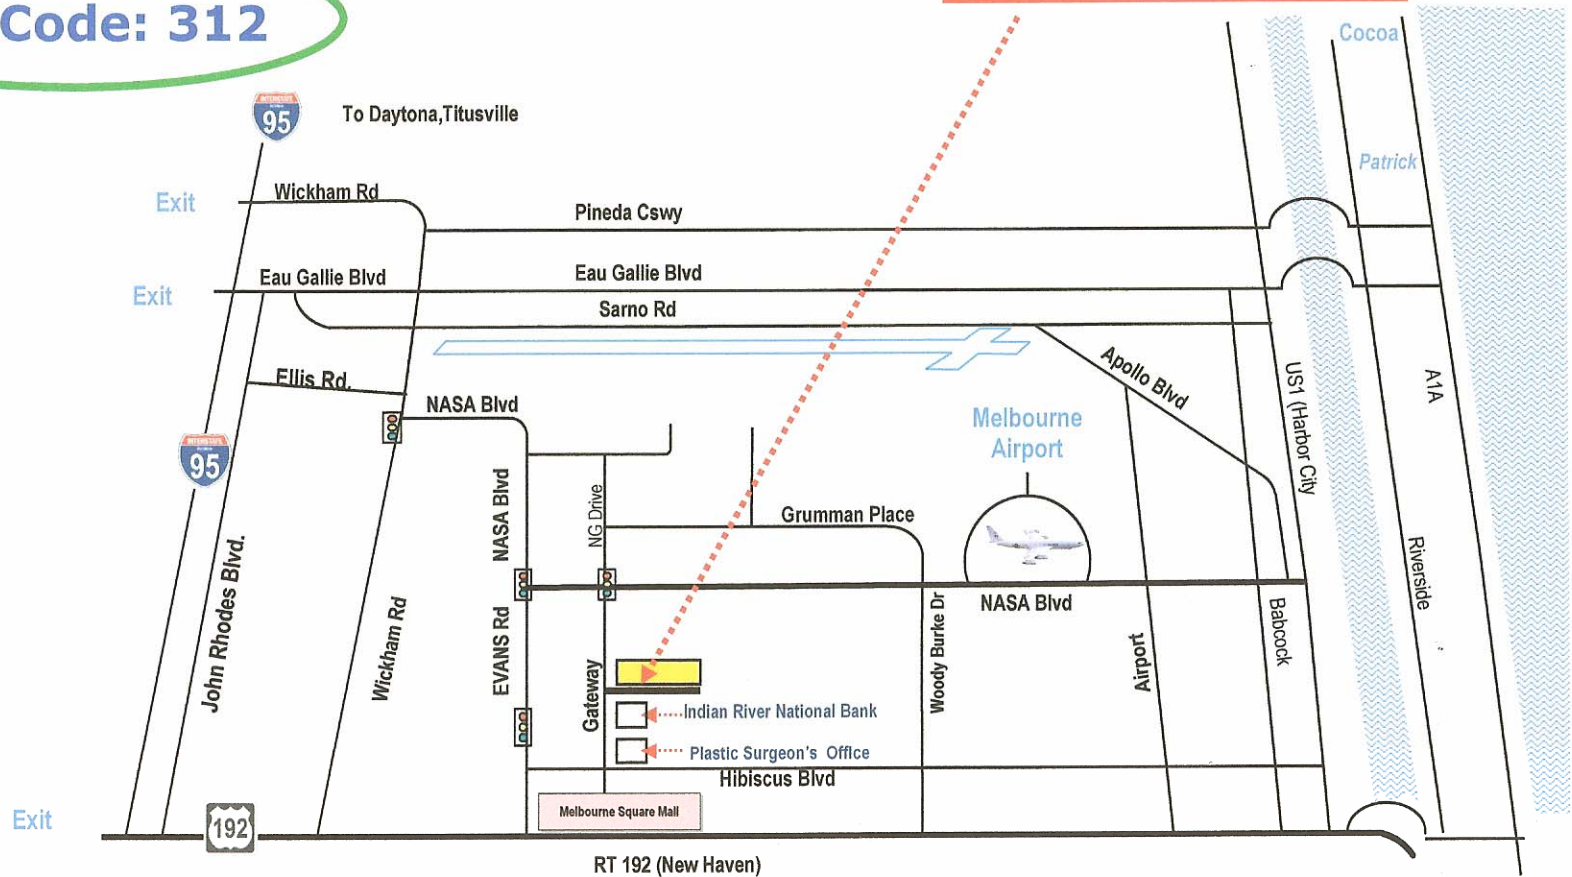

Webster University Classes at Barry University Melbourne Campus Ph: (321) 409-5553

Door Code: 312

Webster University At Barry

Located in the
Gateway Business Center

1333 Gateway Dr.

Melbourne 32901

Suites 1018 & 1019 (Suites are on
the side next to Indian River Bank